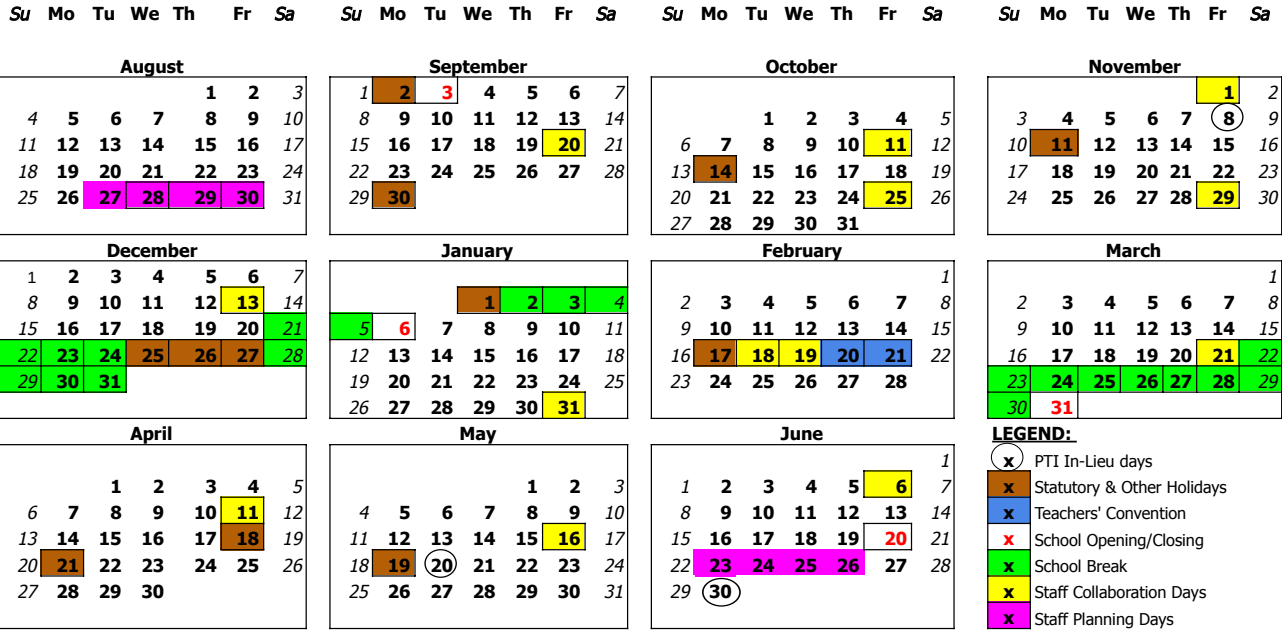

**Iron Ridge Elementary Campus**  
**2024 - 2025 School Year**  
**Differentiated CALENDAR**

**APPROVED**

			<b>Staff</b>	<b>Students</b>
<b>August</b>	Aug. 27, 28, 29, 30	Staff Planning Days	4	0
<b>September</b>	Sept. 2	Labour Day		
	Sept. 3	Students' First Day		
	Sept. 20	Staff Collaboration Day		
	Sept. 30	National Day for Truth and Reconciliation	19	18
<b>October</b>	Oct. 11	Staff Collaboration Day		
	Oct. 14	Thanksgiving Day		
	Oct. 25	Staff Collaboration Day	22	20
<b>November</b>	Nov. 1	Staff Collaboration Day		
	Nov. 8	Staff Earned Day Off (In-Lieu for Parent-Teacher Interviews)		
	Nov. 11	Remembrance Day		
	Nov. 29	Staff Collaboration Day	20	17
<b>December</b>	Dec. 13	Staff Collaboration Day		
	Dec. 25, 26, 27	Christmas Stat Holidays		
	Dec. 21	Christmas Break (Dec 21- Jan 5 inclusive)	15	14
<b>January</b>	Jan. 1	New Years Day Stat		
	Jan. 6	First day back after Holiday Break		
	Jan. 31	Staff Collaboration Day		
	Jan. 31	Conclusion of First Semester	20	19
<b>Semester One Total</b>			<b>100</b>	<b>88</b>
<b>February</b>	Feb. 3	Commencement of Second Semester		
	Feb. 17	Family Day		
	Feb. 18 & 19	Staff Collaboration Day		
	Feb. 20 & 21	Teachers' Convention	19	15
<b>March</b>	Mar. 21	Staff Collaboration Day		
	Mar. 22	Spring Break (March 22 to March 30 inclusive)	16	15
<b>April</b>	Apr. 11	Staff Collaboration Day		
	Apr. 18	Good Friday		
	Apr. 21	Easter Monday	20	19
<b>May</b>	May 16	Staff Collaboration Day		
	May 19	Victoria Day		
	May 20	Staff Earned Day Off (In-Lieu for Parent-Teacher Interviews)	21	19
<b>June</b>	Jun. 6	Staff Collaboration Day		
	Jun. 20	Students' Last Day		
	Jun. 23, 24, 25 & 26 & 30 (EDO)	Teacher Evaluation Day (final staff days)	20	14
<b>Semester Two Total</b>			<b>96</b>	<b>82</b>
<b>Year Total</b>			<b>196</b>	<b>170</b>