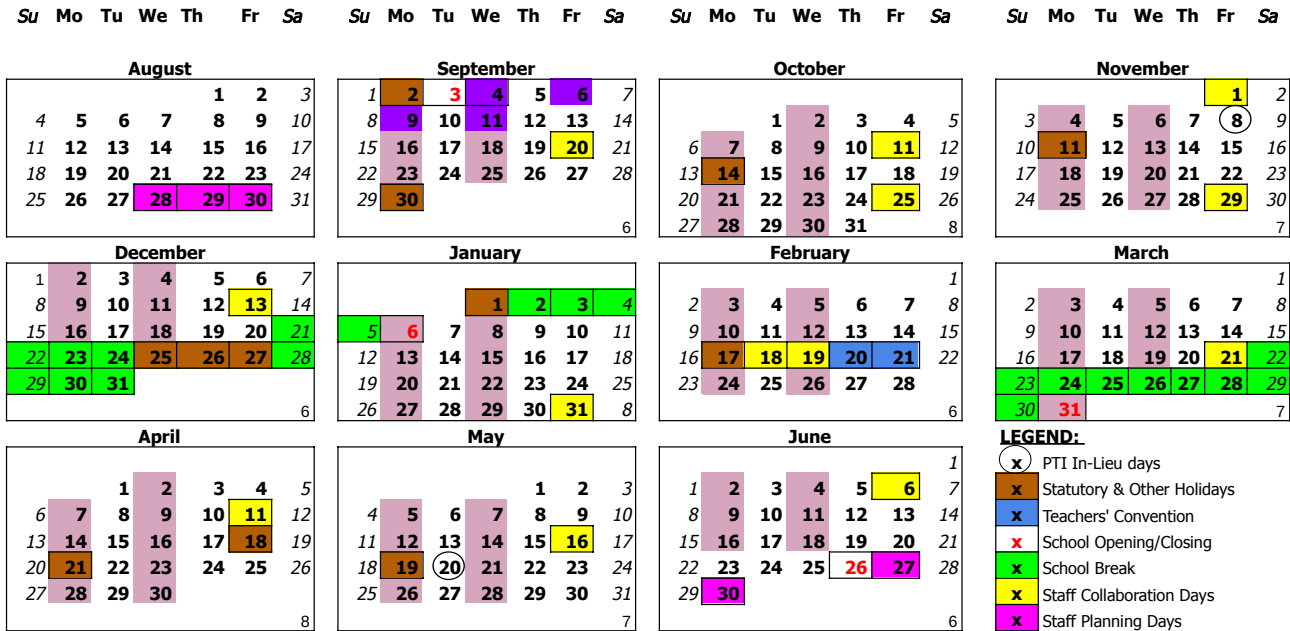

WOLF CREEK PUBLIC SCHOOLS

2024 - 2025 School Year

BFPA Mon/Wed Program Calendar

APPROVED

			Staff
August	Aug. 28, 29, 30	Staff Planning Days	3
September	Sept. 4, 6, 9, 11	Staggered Entry for BFPA Mon-Wed	
	Sept. 20	Staff Collaboration Day	
	Sept. 30	National Day for Truth and Reconciliation	19
October	Oct. 11	Staff Collaboration Day	
	Oct. 14	Thanksgiving Day	
	Oct. 25	Staff Collaboration Day	22
November	Nov. 1	Staff Collaboration Day	
	Nov. 8	Staff Earned Day Off (In-Lieu for Parent-Teacher Interviews)	
	Nov. 11	Remembrance Day	
	Nov. 29	Staff Collaboration Day	20
December	Dec. 13	Staff Collaboration Day	
	Dec. 25, 26, 27	Christmas Stat Holidays	
	Dec. 21	Christmas Break (Dec 21- Jan 5 inclusive)	15
January	Jan. 1	New Years Day Stat	
	Jan. 6	First day back after Holiday Break	
	Jan. 31	Staff Collaboration Day	
	Jan. 31	Conclusion of First Semester	20
Semester One Total			99
February	Feb. 3	Commencement of Second Semester	
	Feb. 17	Family Day	
	Feb. 18 & 19	Staff Collaboration Day	
	Feb. 20 & 21	Teachers' Convention	19
March	Mar. 21	Staff Collaboration Day	
	Mar. 22	Spring Break (March 22 to March 30 inclusive)	16
April	Apr. 11	Staff Collaboration Day	
	Apr. 18	Good Friday	
	Apr. 21	Easter Monday	20
May	May 16	Staff Collaboration Day	
	May 19	Victoria Day	
	May 20	Staff Earned Day Off (In-Lieu for Parent-Teacher Interviews)	21
June	Jun. 6	Staff Collaboration Day	
	Jun. 18	Last Day for BFPA Monday-Wednesday classes	
	Jun. 27 & 30	Teacher Evaluation Day (final staff days)	21
Semester Two Total			97
Year Total			196