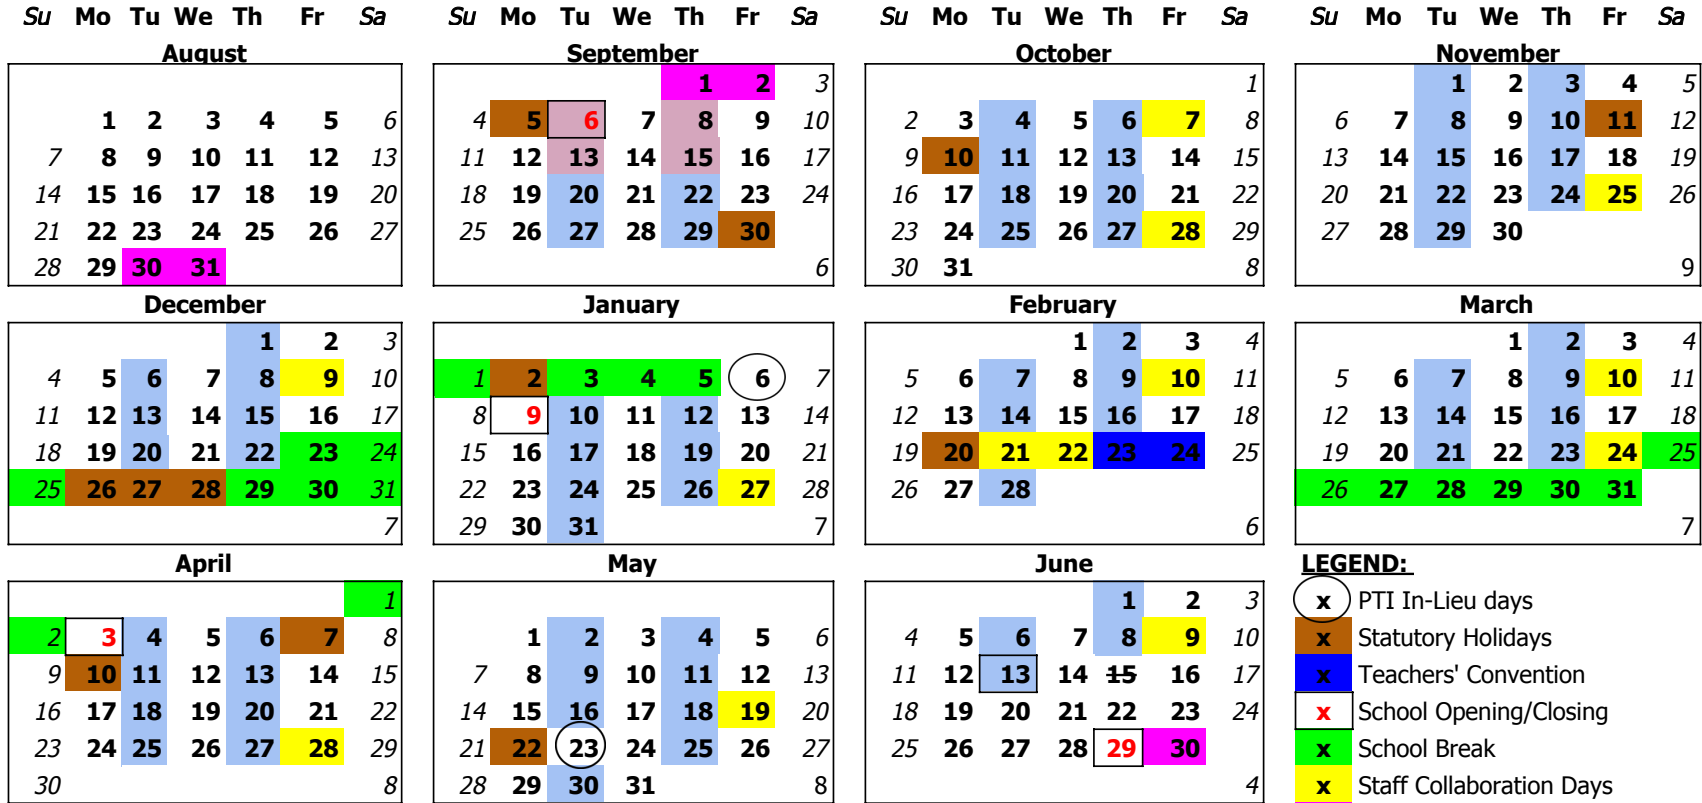

Bright Futures Play Academy- WCPS

2022 - 2023 School Year

Tuesday-Thursday Program

- LEGEND:**
- x PTI In-Lieu days
 - x Statutory Holidays
 - x Teachers' Convention
 - x School Opening/Closing
 - x School Break
 - x Staff Collaboration Days
 - x Staff Planning Days
 - x Staggered Entry for Pre-K children
 - x Student Program Days (children attend)
 - x Final program day June 13th