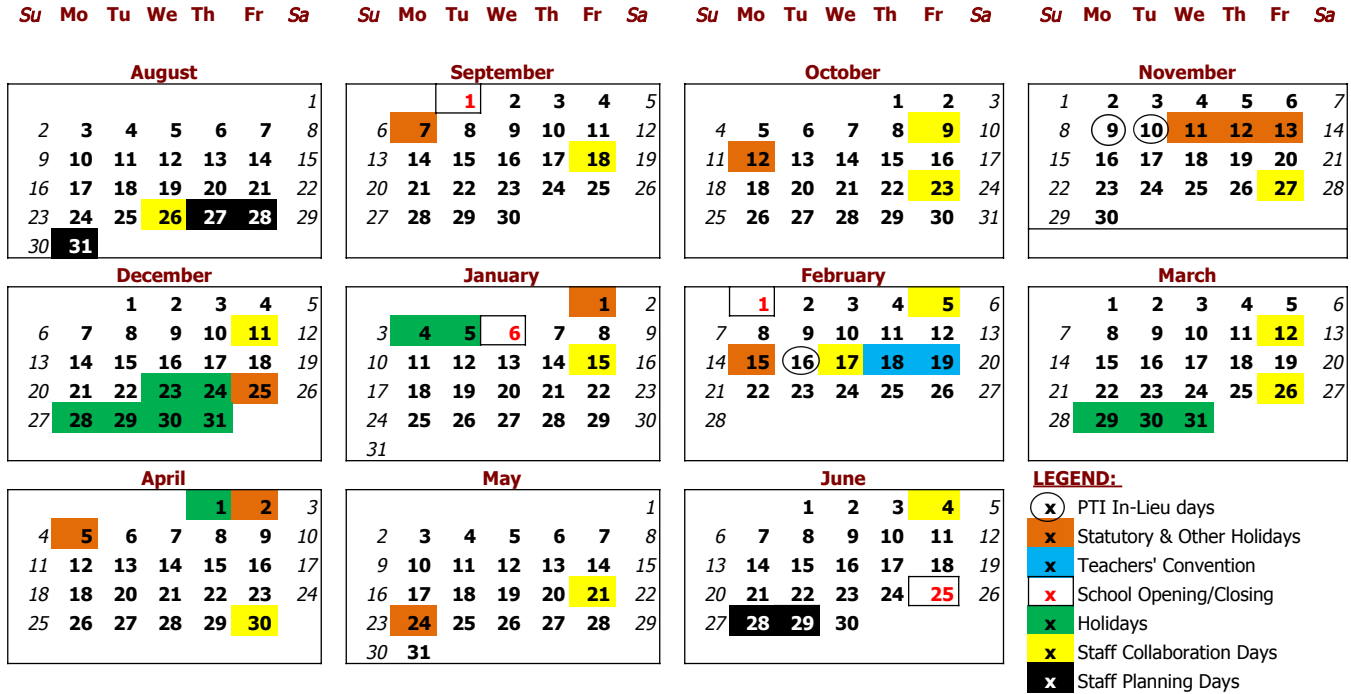

WOLF CREEK PUBLIC SCHOOLS
2020 - 2021 School Year
CALENDAR

APPROVED

12/12/2019

August	Aug. 26-31	Staff Planning Days
September	Sept. 1	Students' First Day
	Sept. 7	Labour Day Holiday
	Sept. 18	Staff Collaboration Day
October	Oct. 9	Staff Collaboration Day
	Oct. 12	Thanksgiving Day Holiday
	Oct. 23	Staff Collaboration Day
November	Nov. 9	Staff Earned Day Off (In-Lieu for August 26 collaboration Day)
	Nov. 10	Staff Earned Day Off (In-Lieu for Parent-Teacher Interviews)
	Nov. 11	Remembrance Day (no school)
	Nov. 12-13	Fall Break (no school for students or staff)
	Nov. 27	Staff Collaboration Day
December	Dec. 11	Staff Collaboration Day
	Dec. 23-Jan 5	Christmas Holidays (Dec 23 to Jan 5 inclusive)
January	Jan. 6	First day back after Holiday Break
	Jan. 15	Staff Collaboration Day
	Jan. 29	Conclusion of First Semester
February	Feb. 1	Commencement of Second Semester
	Feb. 5	Staff Collaboration Day
	Feb. 15	Family Day Holiday
	Feb. 16	Staff Earned Day Off (In-Lieu for Parent-Teacher Interviews)
	Feb. 17	Staff Collaboration Day
	Feb. 18-19	Teacher's Convention
March	Mar. 12	Staff Collaboration Day
	Mar. 26	Staff Collaboration Day
	Mar. 29	Spring Break Begins (March 29-April 5 inclusive)
April	Apr. 2	Good Friday
	Apr. 5	Easter Monday
	Apr. 30	Staff Collaboration Day
May	May 21	Staff Collaboration Days
	May 24	Victoria Day Holiday
June	Jun. 4	Staff Collaboration Day
	Jun. 25	Students' Last Day (Conclusion of Second Semester)
	Jun. 28 & 29	Teacher Evaluation Days
